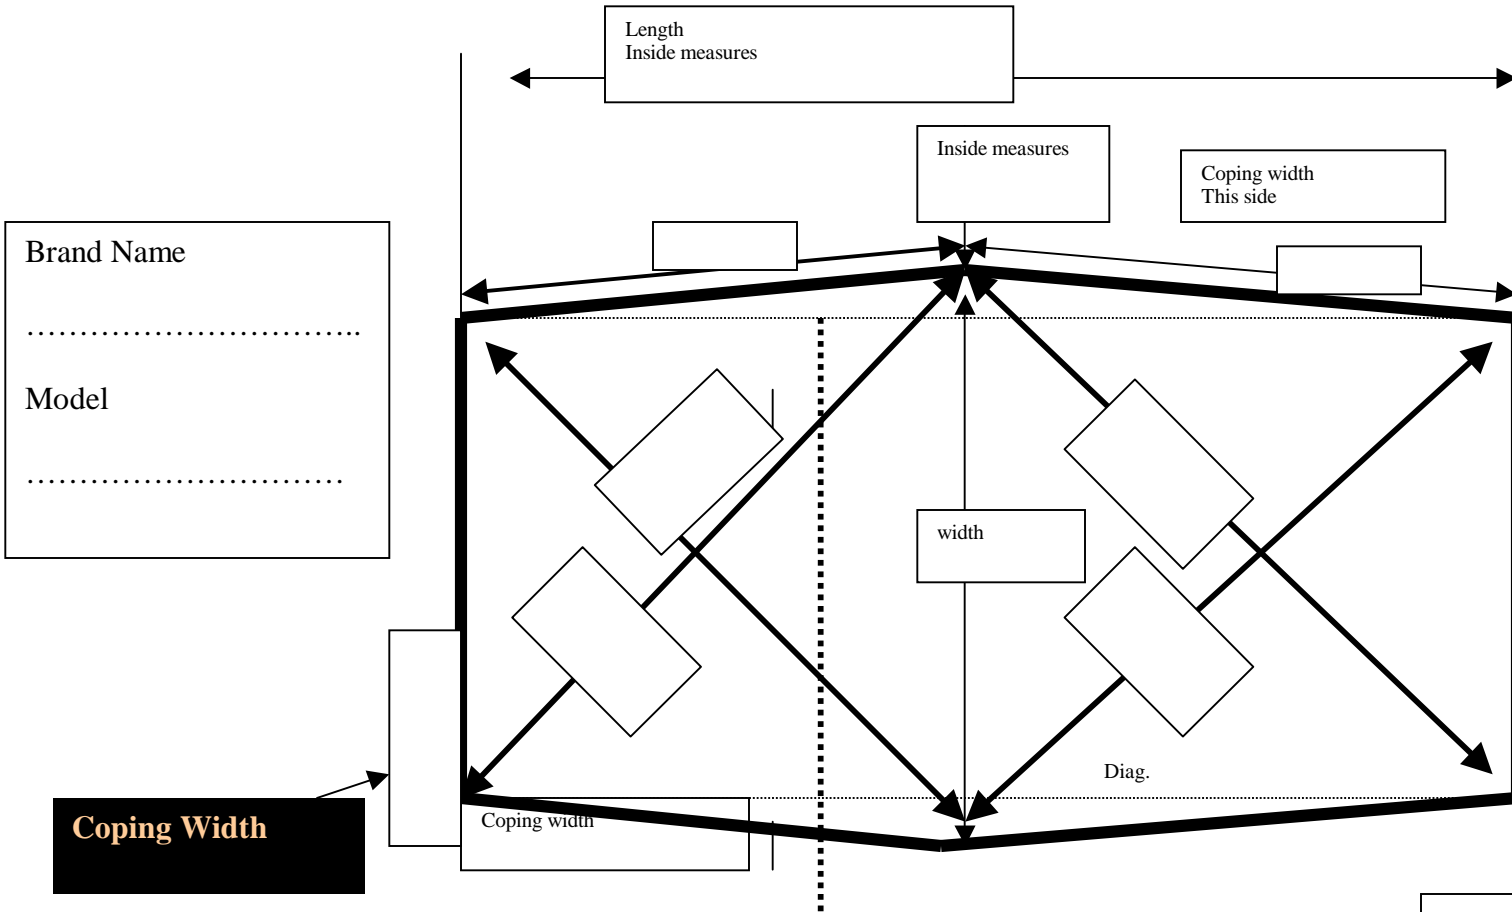

SOLAR DOMES AUSTRALIA

DIMENSIONS FOR INGROUND SWIMMING POOLS FOR MANUFACTURE OF SOLAR DOMES AUSTRALIA POOL DOME.

Inground Rectangle Pool

Type of ladder.

Name.....
 Address.....
 Suburb.....
 Town.....
 Ph.....
 Email.....
 Mobile.....
 .

Length

CHECKLIST.

- Fill in name and address etc
- Measure widths inside of pool
- Measure Diagonals inside pool
- Measure length inside of pool
- Measure coping width
- Mark ladder position with **Lad**
- Mark skimmer position. with **S**
- Draw ladder type or position of steps in**
- Add photo image if possible**

Ladder Position
Lad

Note this pool measure is not exactly rectangle.
 However we will do a rectangle pool dome over the pool.